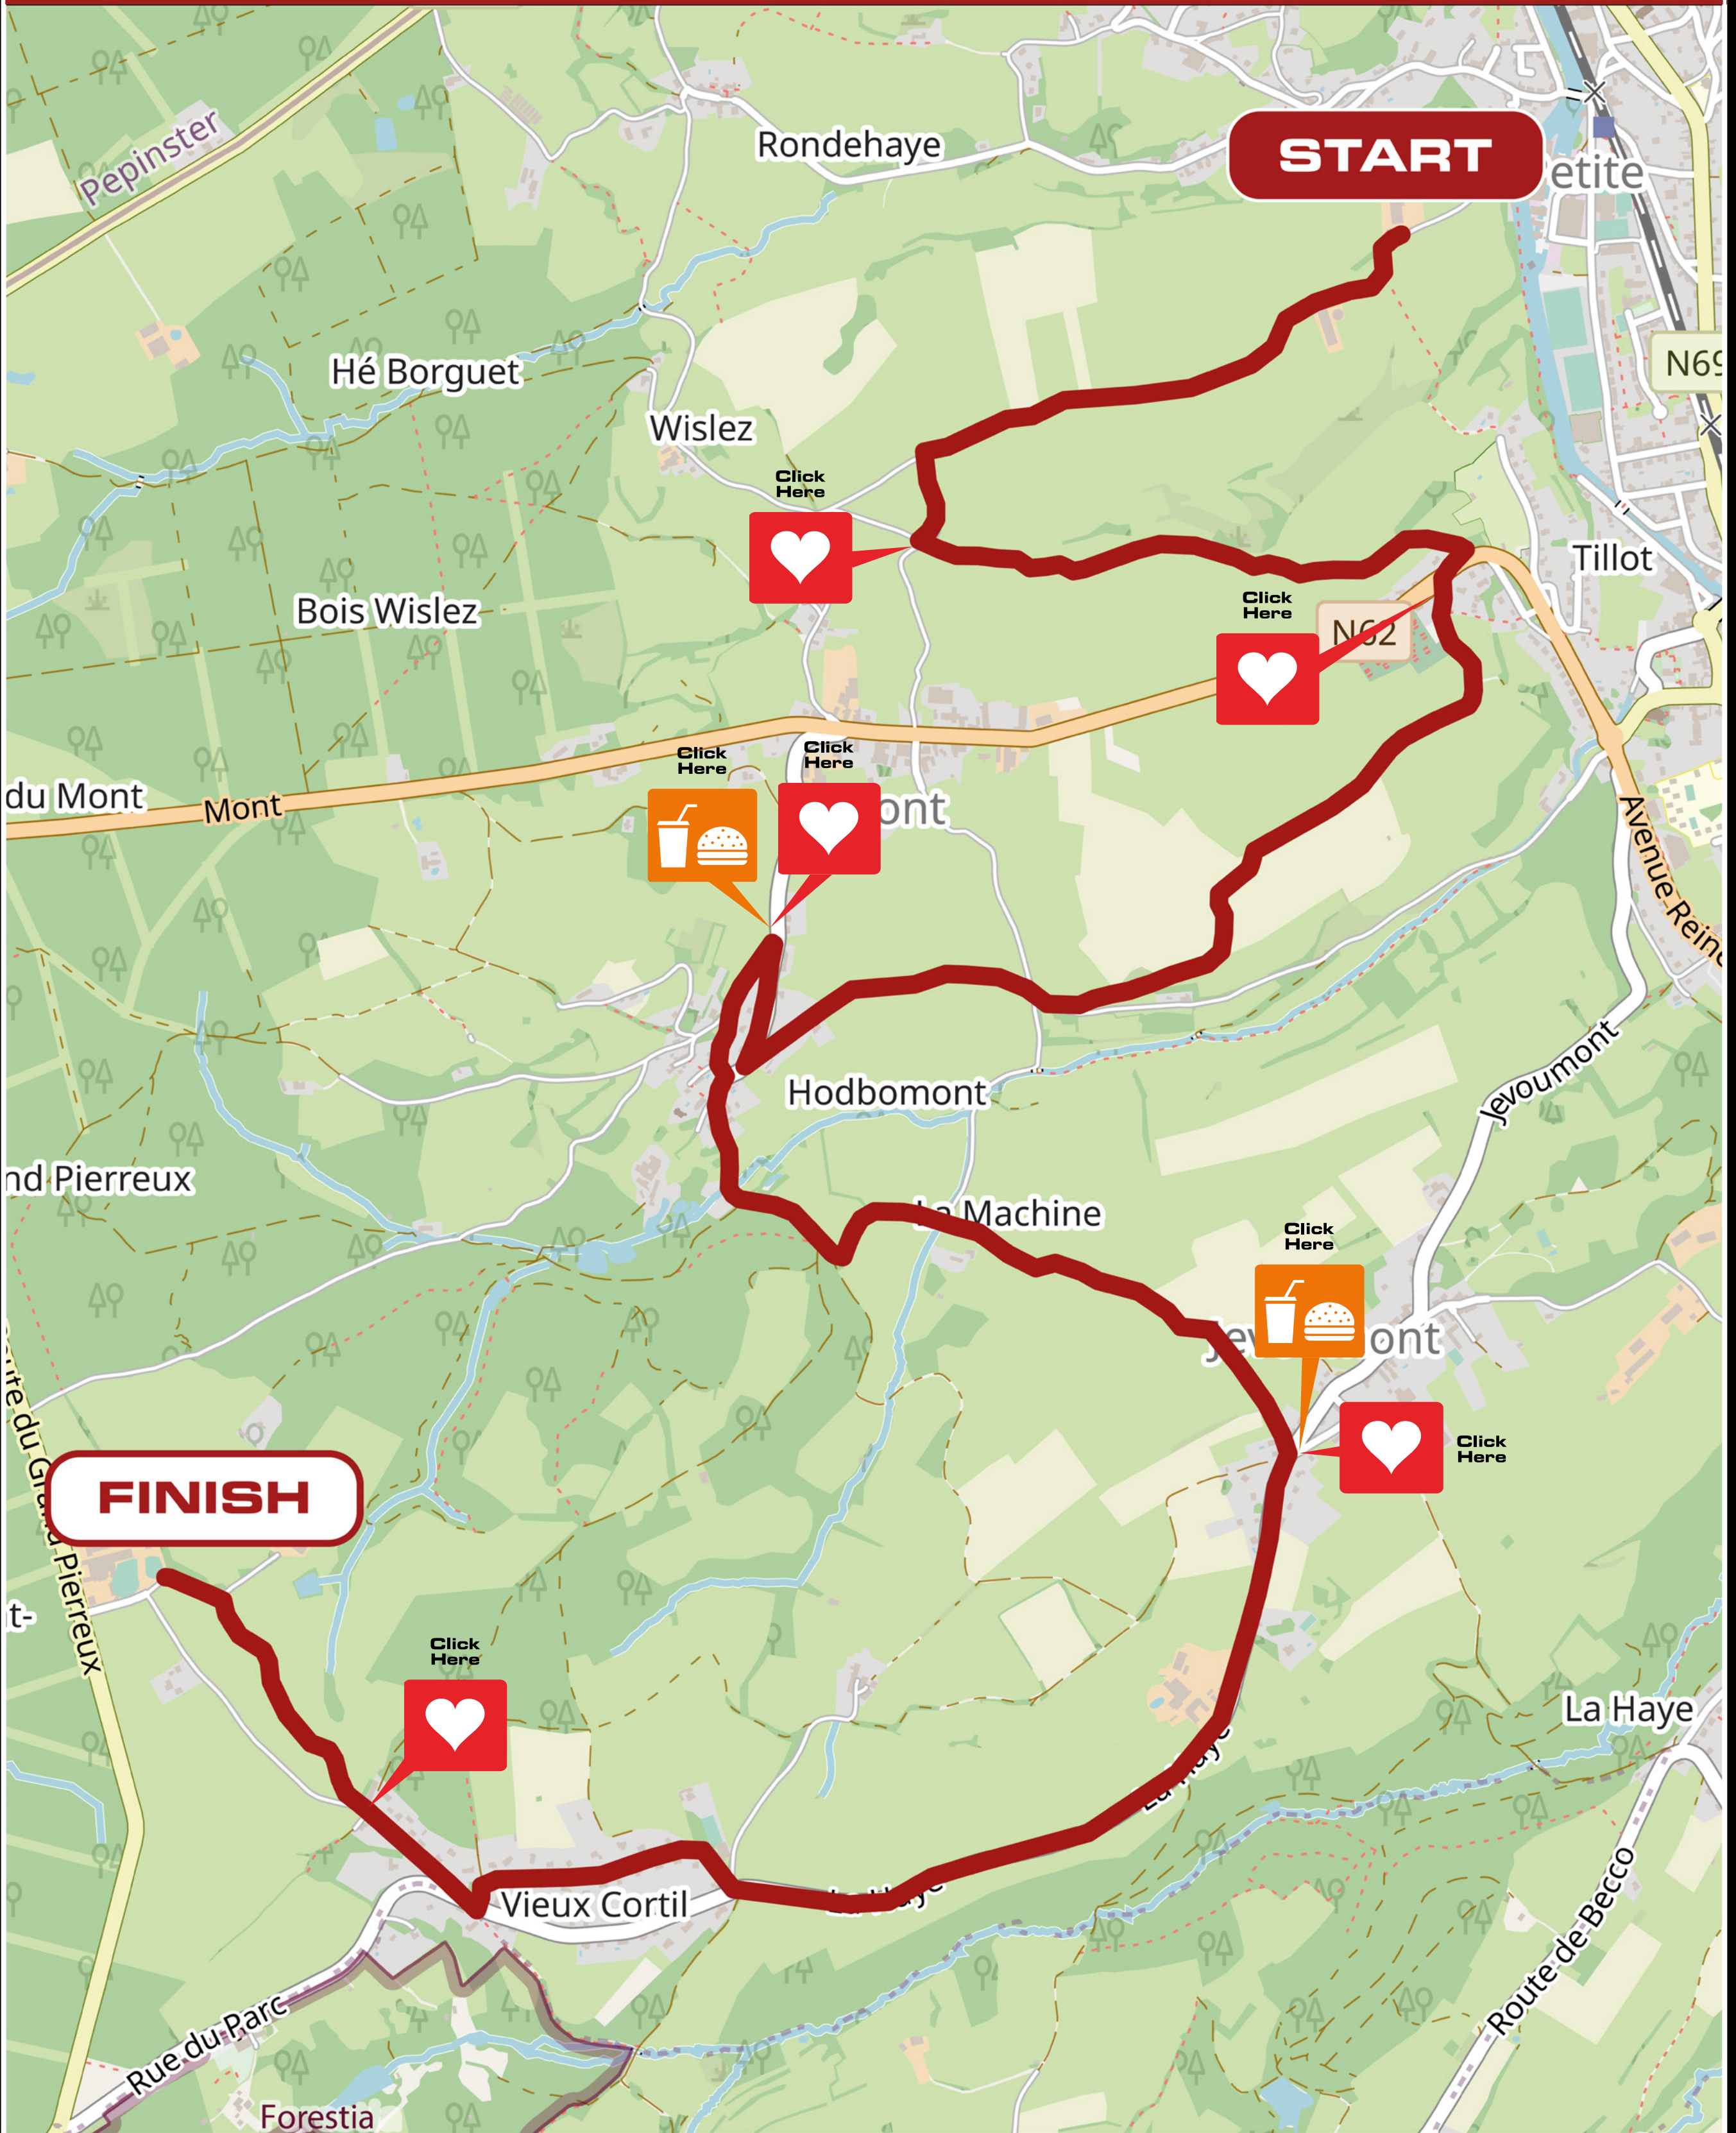

THEUX ES 13-16

11:37 15:31

SUNDAY 26 NOV. 2023

FLEET
SERVICES

INFO: WWW.SPARALLY.COM